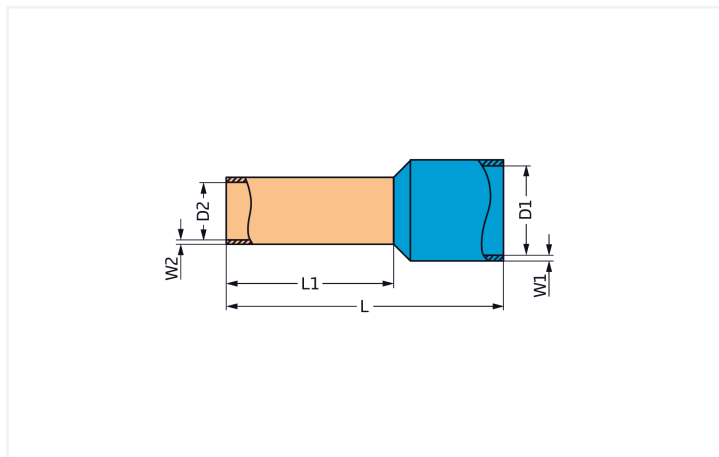

# Data Sheet | Item Number: 216-350

Ferrule; insulated; light blue

<https://www.wago.com/216-350>

Color: ■ light blue

Similar to illustration

Dimensions in mm