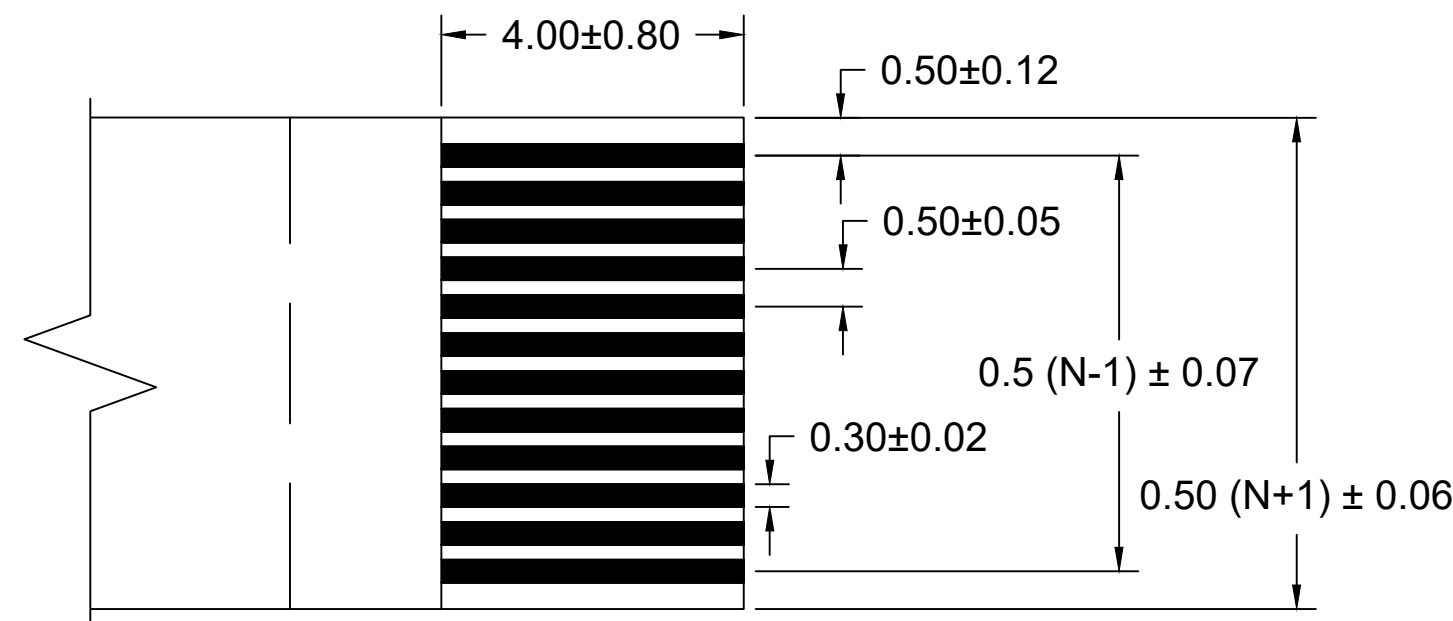

CROSS-SECTION

END TAIL DETAIL
SCALE 10:1

NOTES:

- NO PRINTING ON JUMPER CABLE UNLESS OTHERWISE SPECIFIED. IF PRINTING IS REQUIRED, THEN IT WOULD BE CONSIDERED A SPECIAL JUMPER CABLE.

PENDING APPROVAL

FUNCTIONAL SYMBOLS												THIS DRAWING CONTAINS INFORMATION THAT IS PROPRIETARY TO MOLEX ELECTRONIC TECHNOLOGIES, LLC AND SHOULD NOT BE USED WITHOUT WRITTEN PERMISSION											
DIMENSION UNITS				SCALE				CURRENT REV DESC: PN correction 982331083 became 151661083															
MM				2:1																			
GENERAL TOLERANCES (UNLESS SPECIFIED)												STATUS: Production DRWN: DIEGO GOMEZ 2025-05-19 CHK'D: DIEGO GOMEZ 2025-05-19 APPR: DAVID FALLA 2025-05-20											
		mm		INCH																			
4 PLACES		±----		±----																			
3 PLACES		±----		±----																			
2 PLACES		±----		±----																			
1 PLACE		±----		±----																			
0 PLACES		±----		±----																			
ANGULAR TOL ± 0.5 °						THIRD ANGLE PROJECTION						DRAWING		SERIES									
DRAFT WHERE APPLICABLE MUST REMAIN WITHIN DIMENSIONS												C-SIZE		15166									
DOCUMENT NUMBER				SD-15166-001				DOC TYPE		DOC PART		REVISION											
MATERIAL NUMBER				151660001				CUSTOMER		GENERAL MARKET		SHEET NUMBER		2 OF 2									