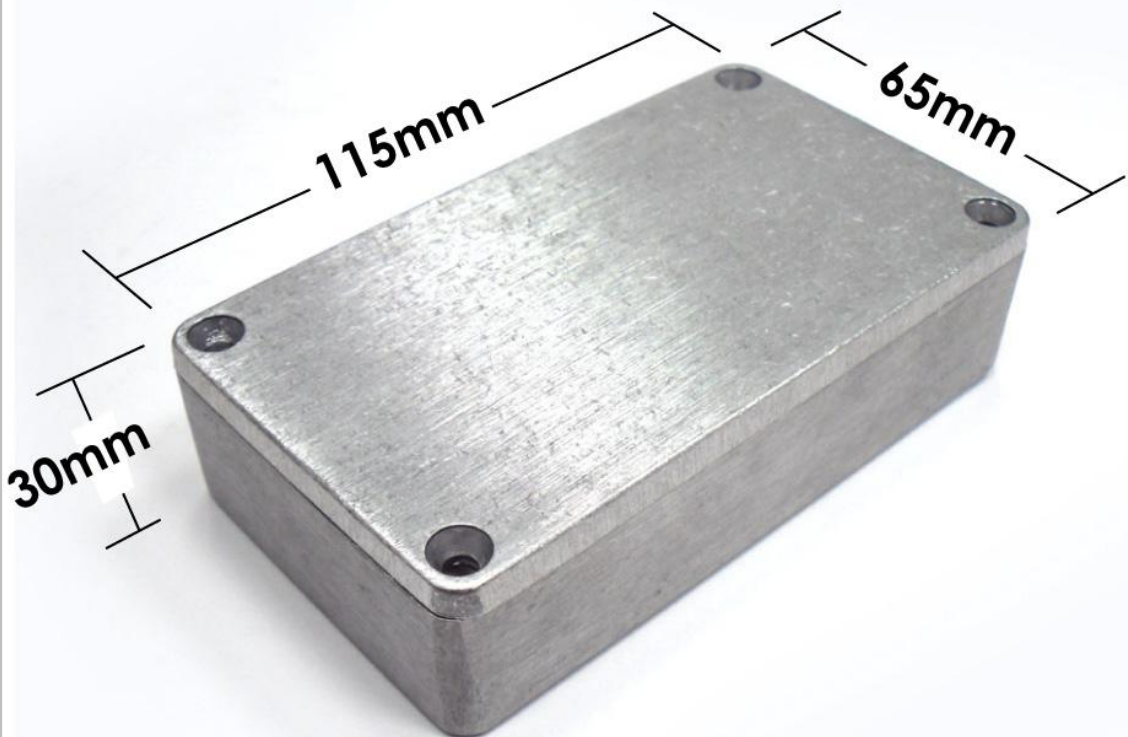

G106

G106

Dimension(mm): **115mm x 65mm x 30mm**

G106

Back View

Wall Mounting Bracket Type

(For HQ0XX & G1XX series of box use)

EXAMPLE