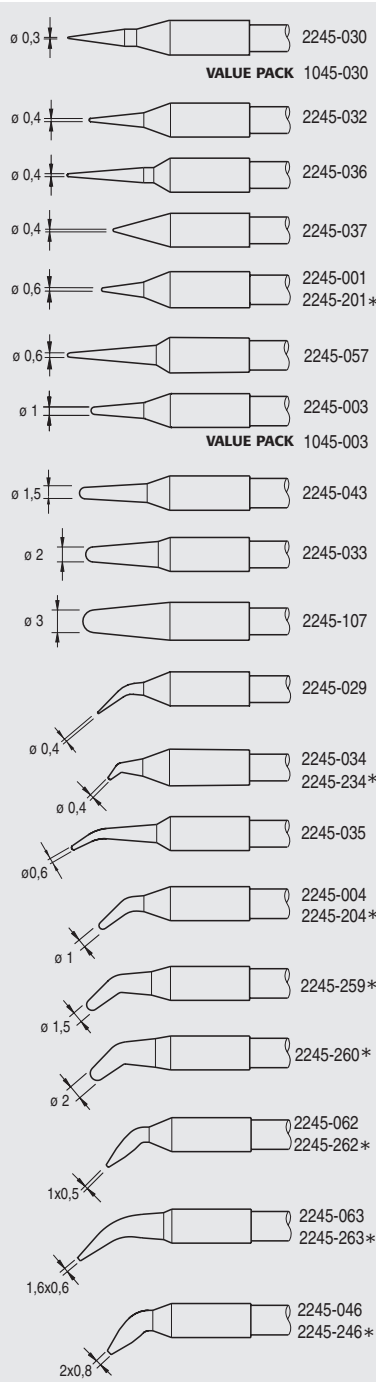

2210

Soldering cartridges

2245

Desoldering cartridges

2245 extended life cartridges

AP 1300 solder feed extended life cartridges

*Cartridges with a total length of 20mm longer than the normal ones.

PA 4200 tweezer

PA 1200 micro tweezer

4700 cartridges

2500 solder feed extended life cartridges