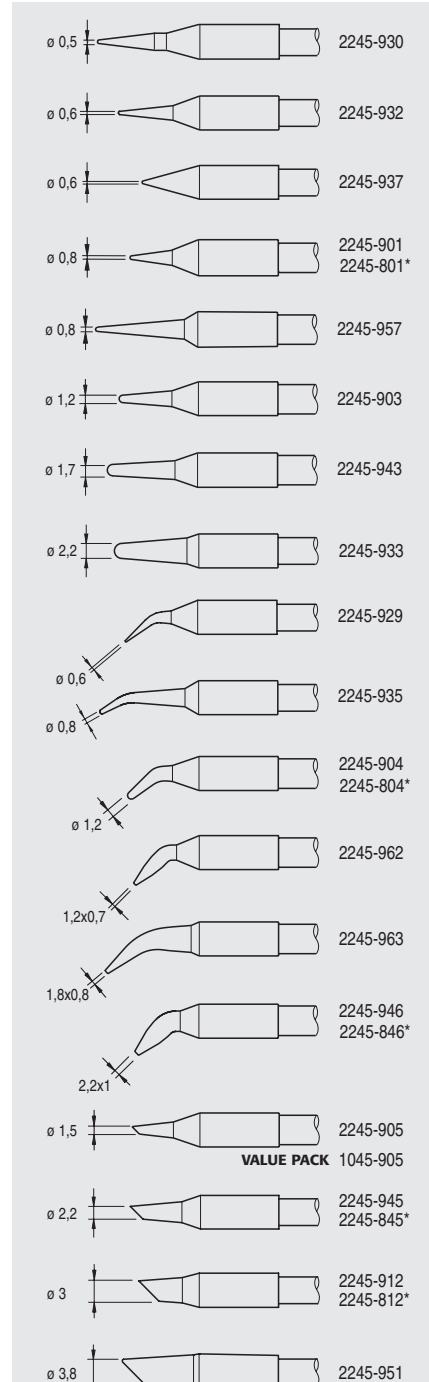

2210

Soldering cartridges

2245

Desoldering cartridges

2245 extended life cartridges

AP 1300 solder feed extended life cartridges

*Cartridges with a total length of 20mm longer than the normal ones.

PA 4200 tweezer

PA 1200 micro tweezer

4700 cartridges

2500 solder feed extended life cartridges