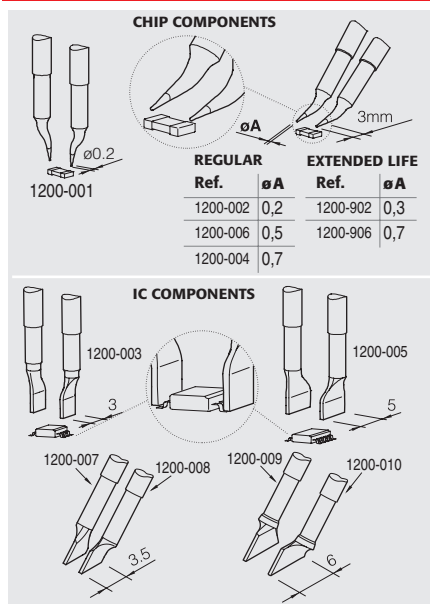

2210

Soldering cartridges

2245

Desoldering cartridges

2245 extended life cartridges

AP 1300 solder feed extended life cartridges

*Cartridges with a total length of 20mm longer than the normal ones.

PA 4200 tweezer

PA 1200 micro tweezer

4700 cartridges

2500 solder feed extended life cartridges