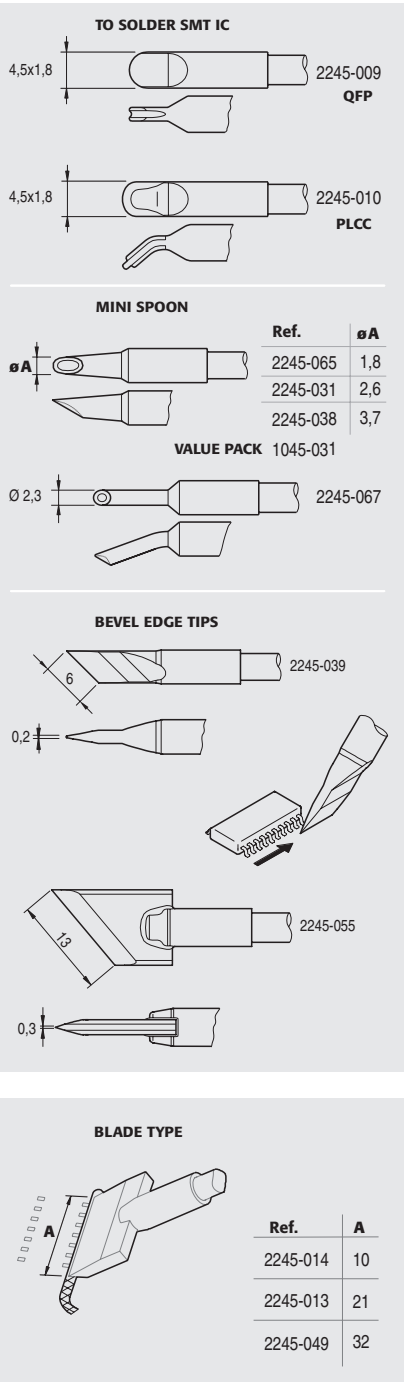

2210

Soldering cartridges

2245

Desoldering cartridges

2245 extended life cartridges

AP 1300 solder feed extended life cartridges

*Cartridges with a total length of 20mm longer than the normal ones.

PA 4200 tweezer

PA 1200 micro tweezer

4700 cartridges

2500 solder feed extended life cartridges