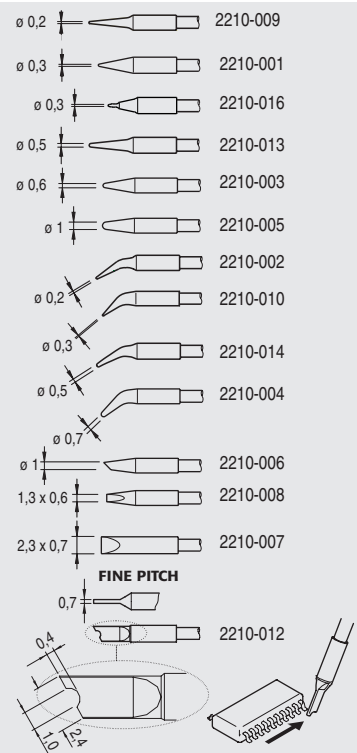

2210

Soldering cartridges

2245

Desoldering cartridges

2245 extended life cartridges

AP 1300 solder feed extended life cartridges

*Cartridges with a total length of 20mm longer than the normal ones.

PA 4200 tweezer

PA 1200 micro tweezer

4700 cartridges

2500 solder feed extended life cartridges