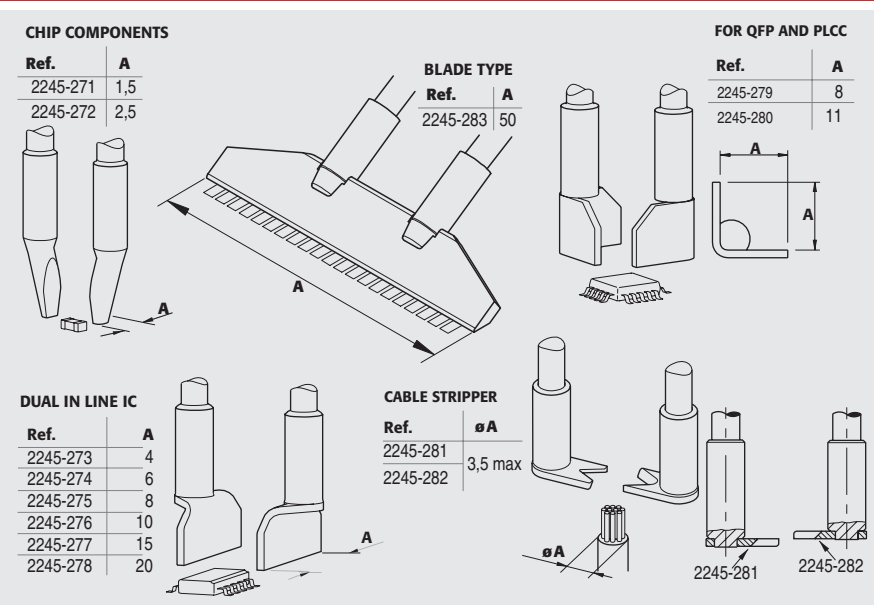

2210

Soldering cartridges

2245

Desoldering cartridges

2245 extended life cartridges

AP 1300 solder feed extended life cartridges

*Cartridges with a total length of 20mm longer than the normal ones.

PA 4200 tweezer

PA 1200 micro tweezer

4700 cartridges

2500 solder feed extended life cartridges