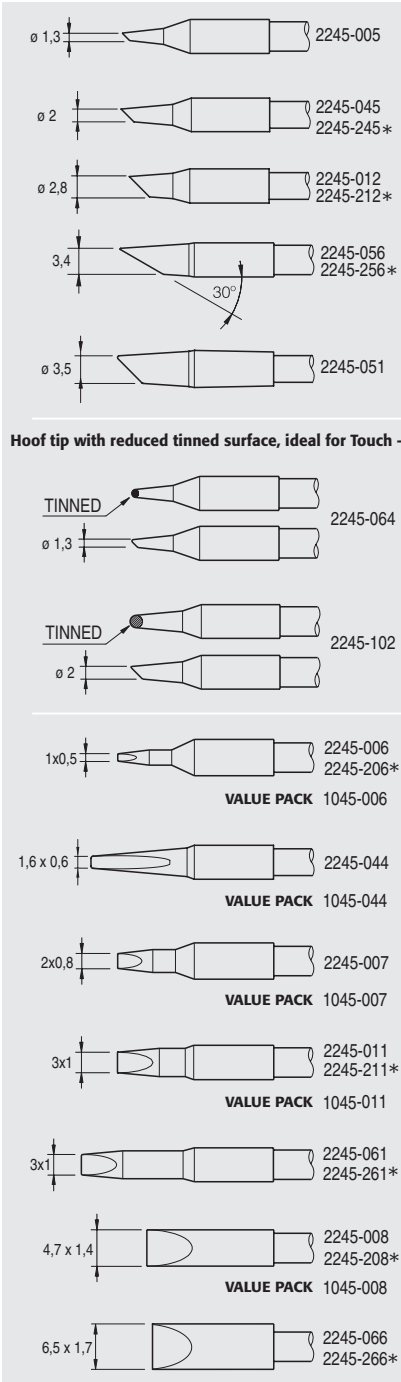

2210

Soldering cartridges

2245

Desoldering cartridges

2245 extended life cartridges

AP 1300 solder feed extended life cartridges

*Cartridges with a total length of 20mm longer than the normal ones.

PA 4200 tweezer

PA 1200 micro tweezer

4700 cartridges

2500 solder feed extended life cartridges