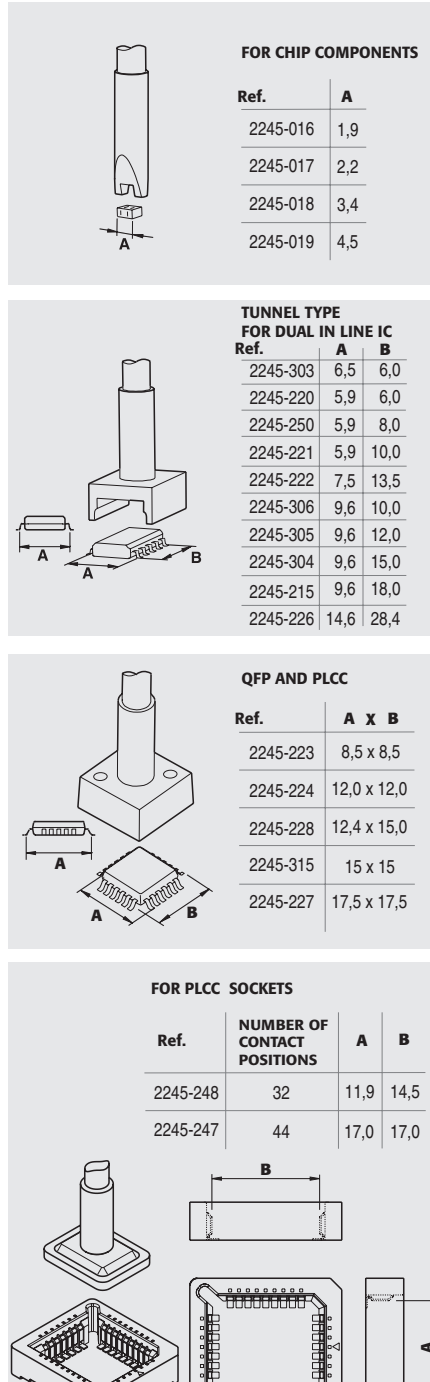

2210

Soldering cartridges

2245

Desoldering cartridges

2245 extended life cartridges

AP 1300 solder feed extended life cartridges

*Cartridges with a total length of 20mm longer than the normal ones.

PA 4200 tweezer

PA 1200 micro tweezer

4700 cartridges

2500 solder feed extended life cartridges