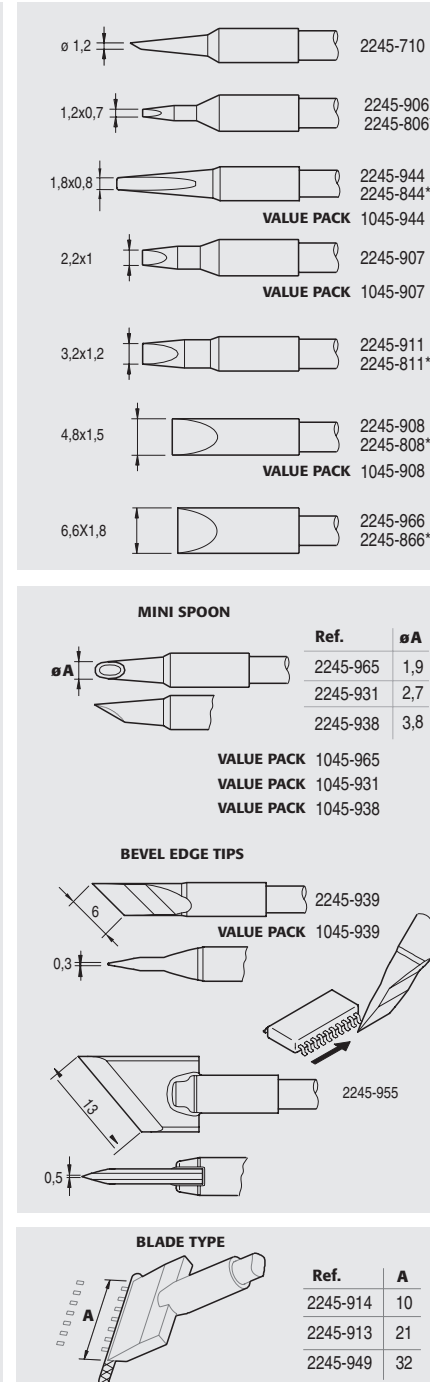

2210

Soldering cartridges

2245

Desoldering cartridges

2245 extended life cartridges

AP 1300 solder feed extended life cartridges

*Cartridges with a total length of 20mm longer than the normal ones.

PA 4200 tweezer

PA 1200 micro tweezer

4700 cartridges

2500 solder feed extended life cartridges