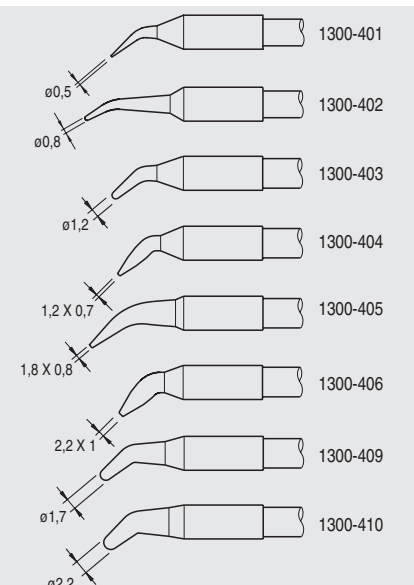

2210

Soldering cartridges

2245

Desoldering cartridges

2245 extended life cartridges

AP 1300 solder feed extended life cartridges

*Cartridges with a total length of 20mm longer than the normal ones.

PA 4200 tweezer

PA 1200 micro tweezer

4700 cartridges

2500 solder feed extended life cartridges