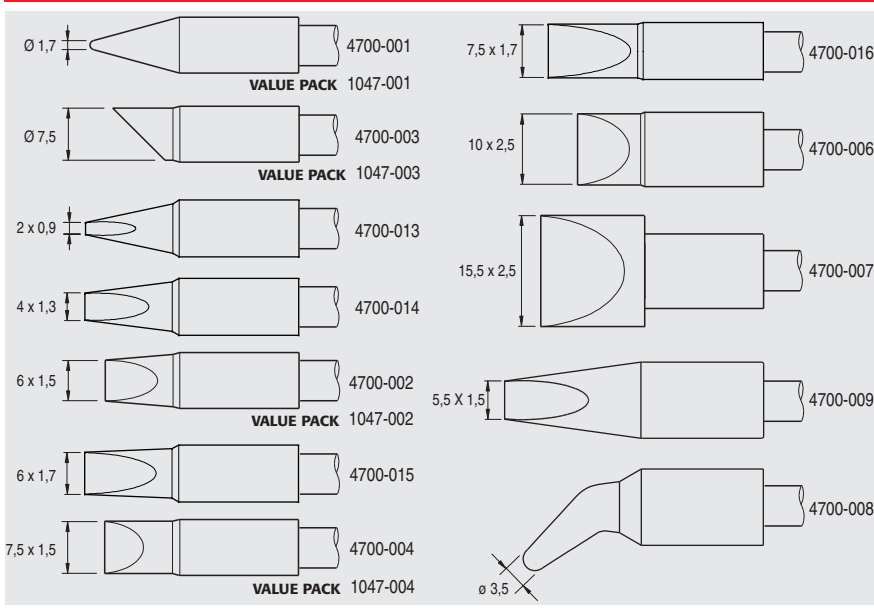

2210

Soldering cartridges

2245

Desoldering cartridges

2245 extended life cartridges

AP 1300 solder feed extended life cartridges

*Cartridges with a total length of 20mm longer than the normal ones.

PA 4200 tweezer

PA 1200 micro tweezer

4700 cartridges

2500 solder feed extended life cartridges