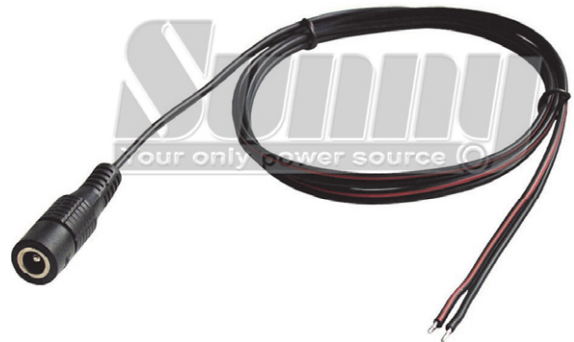

Extension Cable Jack 20cm

Country of Origin : China
 Operating Temperature : 0 ÷ 40[°C]
 Length / cable type : 0.2 m / 20AWGX2C - 2468
 DC Connector 2.1x5.5x11 with center springs
 2.5x5.5x11 with center springs

WEIGHT	1pc	N.W.: 6g / pc
PACKING	Bunch	100pcs / 1bunch
		G.W.: 0.63 kg / bunch

Extension cable Jack 80cm

Country of Origin : China
 Operating Temperature : 0 ÷ 40[°C]
 Length / cable type : 0.8m / 20AWGX2C - 2468
 DC Connector : 2.1x5.5x11 with center springs
 2.5x5.5x11 with center springs

WEIGHT	1pc	N.W.: 20g / pc
PACKING	Bunch	30pcs / 1bunch
		G.W.: 0.61 kg / bunch

Extension cable Jack 4.0m

Country of Origin : China
 Operating Temperature : 0 ÷ 40[°C]
 Length / cable type : 4.0m / 20AWG - 3.9/2RC
 DC Connector : 2.1x5.5x11 with center springs