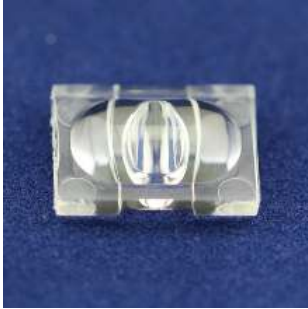

XLamp XP-E

Streetlight Lenses

BK-LED-797

**Parameter**

Diameter:  $\Phi 14 \times 10$ mm  
Height: 5.86mm  
Fov:  $14.8^\circ \times 47.6^\circ$   
Material: Optical grade Acrylic plastic  
Up to 92.1% efficiency  
LED Series: CREE XP-E  
Applications:  
Streetlight