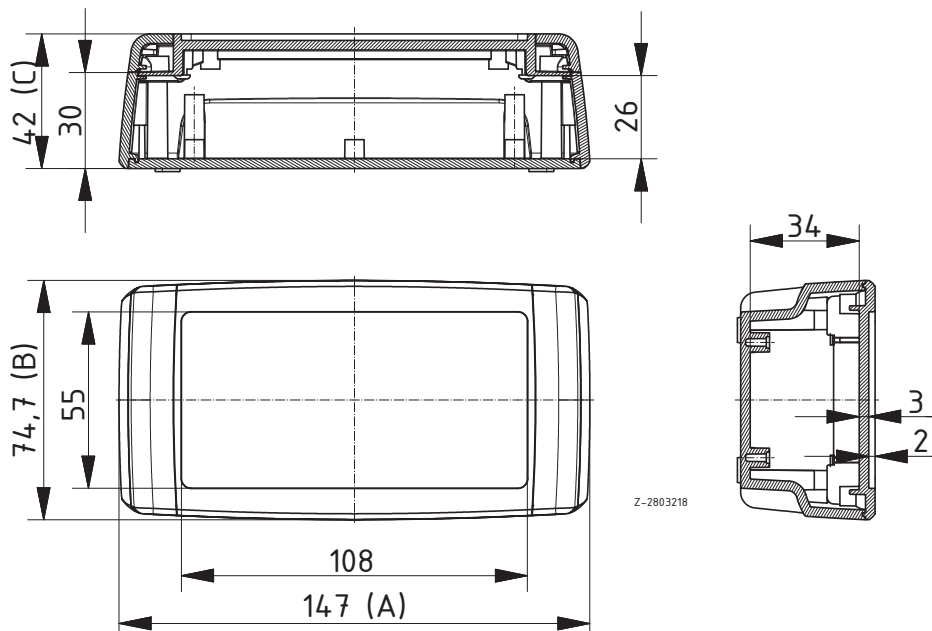

Circum C 1440

Enclosure with integrated front panel

Model	Order no.	A	B	C	Colour
C 1440 F-7038	93144011	147	74,7	42	Agate grey
C 1440 F-7024	93144021	147	74,7	42	Graphite grey

Scope of delivery: Lid with integrated front panels, base, 2 cover panels, 4 screws

Note: See following pages for accessories.

Enclosure with plug-in front panel

Model	Order no.	A	B	C	Colour
C 1440 F-FP-7038	93144012	147	74,7	42	Agate grey
C 1440 F-FP-7024	93144022	147	74,7	42	Graphite grey

Scope of delivery: Lid, base, 2 plug-in front panels, 2 cover panels, 4 screws

Note: See following pages for accessories.