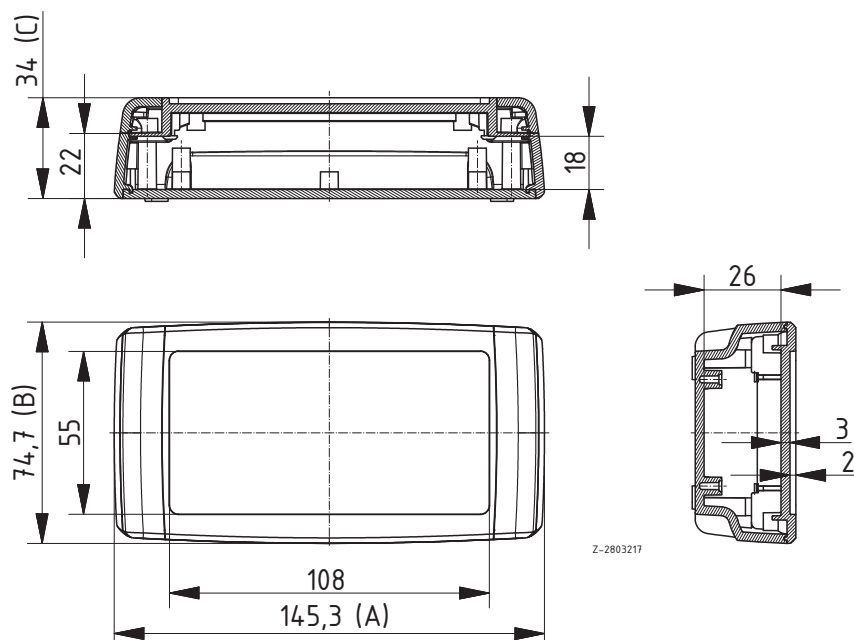

Enclosure with plug-in front panel

Model	Order no.	A	B	C	Colour
C 1435 F-FP-7038	93143512	145,3	74,7	34	Agate grey
C 1435 F-FP-7024	93143522	145,3	74,7	34	Graphite grey

Scope of delivery: Lid, base, 2 plug-in front panels, 2 cover panels, 4 screws

Note: See following pages for accessories.