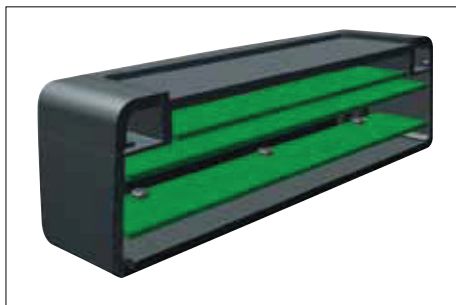

Multiple PCB levels possible