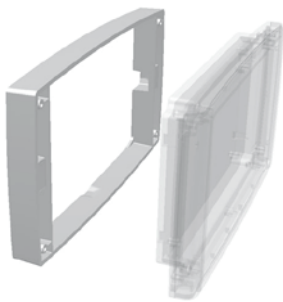

Wall frame for C 2235 F-NG

Model	Order no.	Colour
C 2235 WR-7038	93223516	Agate grey
C 2235 WR-7024	93223526	Graphite grey

Scope of delivery: Wall frame, 4 screws