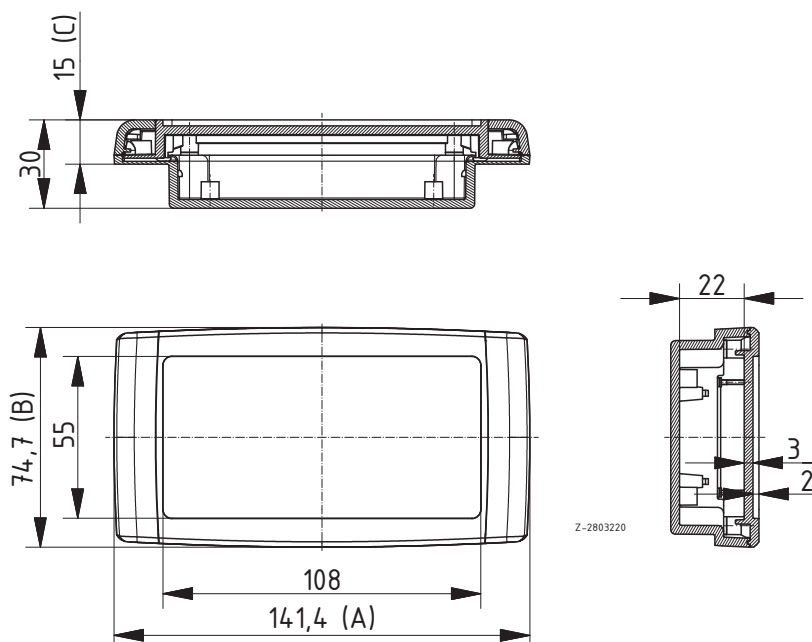

Wall frame for C 1435 F-NG

Model	Order no.	Colour
C 1435 WR-7038	93143516	Agate grey
C 1435 WR-7024	93143526	Graphite grey

Scope of delivery: Wall frame, 4 screws