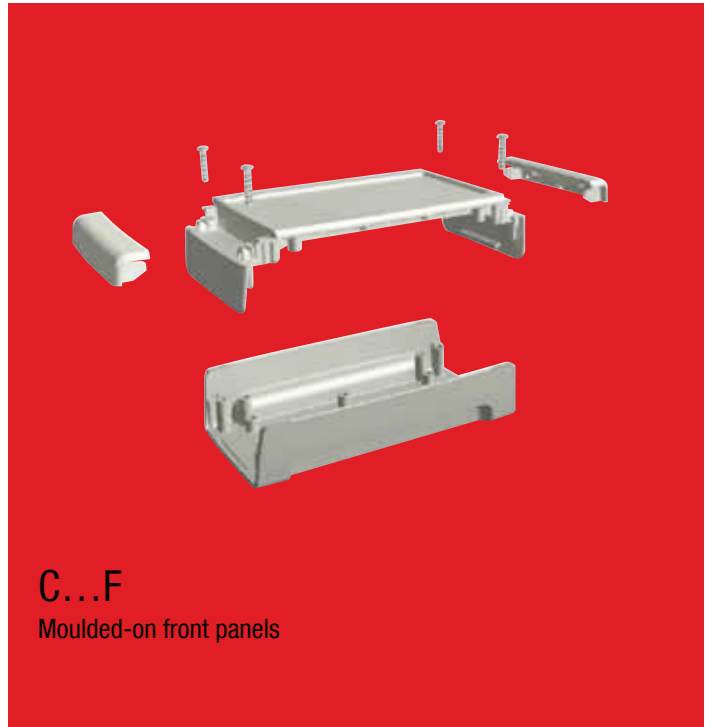

## The new electronics enclosure for table, wall, desktop and control panel mounting applications

- 3 basic sizes
- 3 variant versions
- 2 colours
- Consistent design and screwing system concept
- Enclosure screwing system concealed by cover panel
- Cover panels in different colours
- Lids available with moulded-on front panels or plug-in front panels
- Up to 3 PCB levels possible
- Wall brackets as an accessory
- Frame for wall fitting of the control panel mounting types

All enclosure types have an area in the lid recessed by 2 mm for mounting membrane keypads. Interfaces such as micro-USBs or an SD card reader can be fitted optimally in a protected position under the covers. Using the control panel mounting type with the matching wall frame allows different mounting possibilities.