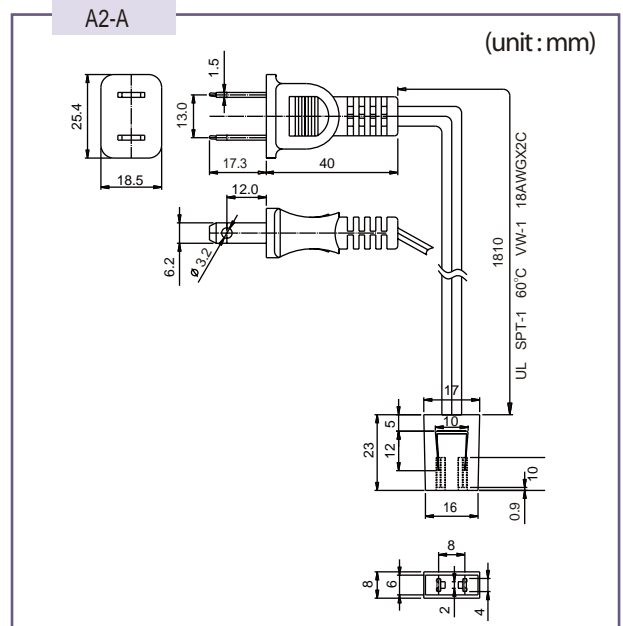

AC CORD

Power cord with straight connector

A2-03	300mm Length
A2-06	600mm Length
A2-10	1000mm Length
A2-20	2000mm Length

B2-03	300mm Length
B2-06	600mm Length
B2-10	1000mm Length
B2-20	2000mm Length

C2-03	300mm Length
C2-06	600mm Length
C2-10	1000mm Length
C2-20	2000mm Length

AC CORD