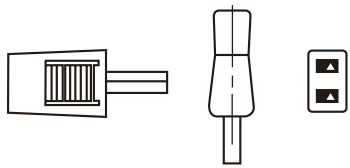

AC CORD

Power cord with straight connector

A2-03	300mm Length
A2-06	600mm Length
A2-10	1000mm Length
A2-20	2000mm Length

B2-03	300mm Length
B2-06	600mm Length
B2-10	1000mm Length
B2-20	2000mm Length

C2-03	300mm Length
C2-06	600mm Length
C2-10	1000mm Length
C2-20	2000mm Length

AC CORD