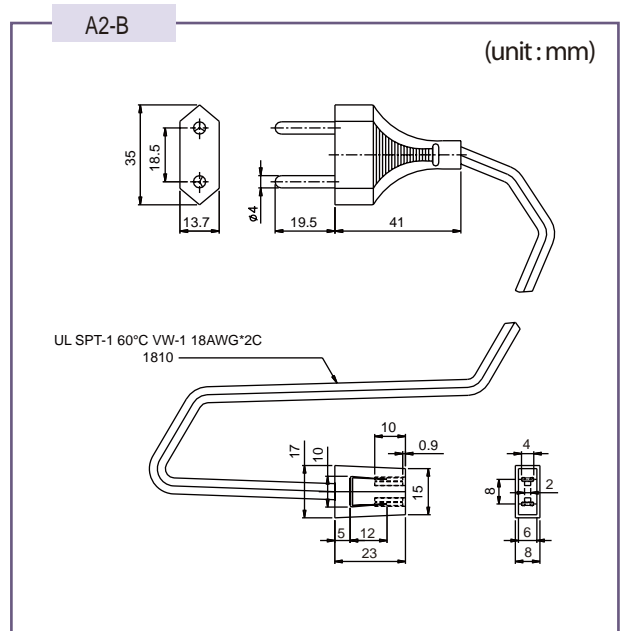

AC CORD

Power cord with straight connector

A2-03	300mm Length
A2-06	600mm Length
A2-10	1000mm Length
A2-20	2000mm Length

B2-03	300mm Length
B2-06	600mm Length
B2-10	1000mm Length
B2-20	2000mm Length

C2-03	300mm Length
C2-06	600mm Length
C2-10	1000mm Length
C2-20	2000mm Length

AC CORD