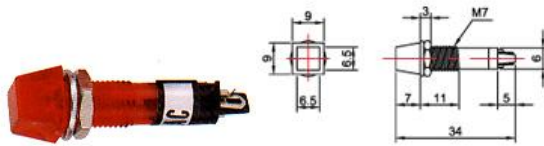

N-815 / N-815L / N-815P

Neon Indicator Lamp (w/resistor 120V 220V)

LED Indicator Lamp (w resistor 6V 12V 24V)

Tungsten Filament Indicator Lamp (6V 12V 24V)

Material List	Material List	Material List
No.	Part Name	Material
1	Housing	Acrylic
2	Nut	Bronze
3	Washer	Iron Hoop
4	Holder	Nylon 66 + FG
5	Solder	Bronze
6	Lamp	4 x 11 + 1/4W R*2 (*2: resistance)