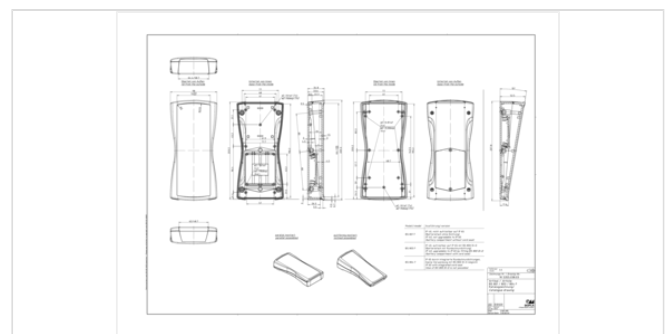

## Dimensions

Dimensions

209.3 x 98 x 34.8 mm

Product drawing