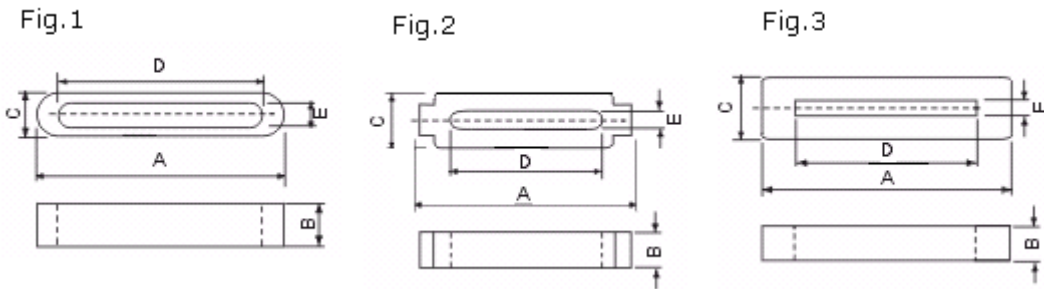

MATERIAL

B8 B10 B15

ORDERING CODE

SHAPES

CORE MASTER ENTERPRISE CO., LTD.

<http://www.coremaster.com.tw>

FLAT CABLE EMI CORES / FP TYPE

DIMENSIONS (UNIT: mm)

Part No.	Fig.	Dimension				
		A	B	C	D	E
FP 19.0x6.0x6.5	1	19.0 ± 0.8	6.0 ± 0.3	6.5 ± 0.3	13.5 ± 0.6	1.5 ± 0.3
FP 19.0x8.0x6.5	1	19.0 ± 0.8	8.0 ± 0.4	6.5 ± 0.3	13.5 ± 0.6	1.5 ± 0.3
FP 19.0x12.0x6.5	1	19.0 ± 0.8	12.0 ± 0.4	6.5 ± 0.3	13.5 ± 0.6	1.5 ± 0.3
FP 23.3x7.00x3.0	1	23.3 ± 0.8	7.0 ± 0.3	3.0 ± 0.3	20.0 ± 0.8	0.9 ± 0.2
FP 23.8x12.0x6.3	1	23.8 ± 0.8	12.0 ± 0.4	6.3 ± 0.3	18.0 ± 0.8	1.1 ± 0.3
FP 23.8x15.0x6.3	1	23.8 ± 0.8	15.0 ± 0.5	6.3 ± 0.3	18.8 ± 0.8	1.1 ± 0.3
FP 23.8x18.5x6.3	1	23.8 ± 0.8	18.5 ± 0.5	6.3 ± 0.3	18.8 ± 0.8	1.1 ± 0.3
FP 28.0x6.5x7.7	2	28.0 ± 0.8	6.5 ± 0.3	7.7 ± 0.5	23.0 ± 0.5	1.5 ± 0.3
FP 29.0x10.0x8.0	1	29.0 ± 0.8	10.0 ± 0.4	8.0 ± 0.4	22.0 ± 0.5	2.0 ± 0.3
FP 31.5x5.0x3.5	1	31.5 ± 0.8	5.0 ± 0.3	3.5 ± 0.3	28.0 ± 0.8	0.8 ± 0.2
FP 31.5x12.0x3.5	1	31.5 ± 0.8	12.0 ± 0.4	3.5 ± 0.3	28.0 ± 0.8	0.8 ± 0.2
FP 33.0x11.5x7.5	1	33.0 ± 0.8	11.5 ± 0.4	7.5 ± 0.4	28.0 ± 0.8	2.8 ± 0.3
FP 33.5x10.0x6.5	1	33.5 ± 0.8	10.0 ± 0.4	6.5 ± 0.3	29.0 ± 0.8	1.5 ± 0.3
FP 33.5x12.0x6.5	1	33.5 ± 0.8	12.0 ± 0.4	6.5 ± 0.3	29.0 ± 0.8	1.5 ± 0.3
FP 39.0x12.0x4.0	3	39.0 ± 1.0	12.0 ± 0.4	4.0 ± 0.3	35.0 ± 1.0	0.8 ± 0.2
FP 40.0x12.0x6.5	1	40.0 ± 1.0	12.0 ± 0.4	6.5 ± 0.3	34.8 ± 1.0	1.3 ± 0.3
FP 45.2x12.0x6.5	1	45.2 ± 1.0	12.0 ± 0.4	6.5 ± 0.3	40.0 ± 1.0	1.3 ± 0.3
FP 49.6x12.0x6.5	1	49.6 ± 1.2	12.0 ± 0.4	6.5 ± 0.4	44.0 ± 1.0	1.3 ± 0.3
FP 57.6x12.0x6.5	1	57.6 ± 1.2	12.0 ± 0.4	6.5 ± 0.4	52.0 ± 1.0	1.3 ± 0.3
FP 63.5x12.0x12.7	3	63.5 ± 1.2	12.0 ± 0.4	12.7 ± 0.4	52.0 ± 1.0	1.68 ± 0.4
FP 63.5x20.0x12.7	3	63.5 ± 1.2	20.0 ± 0.5	12.7 ± 0.4	52.0 ± 1.0	1.68 ± 0.4