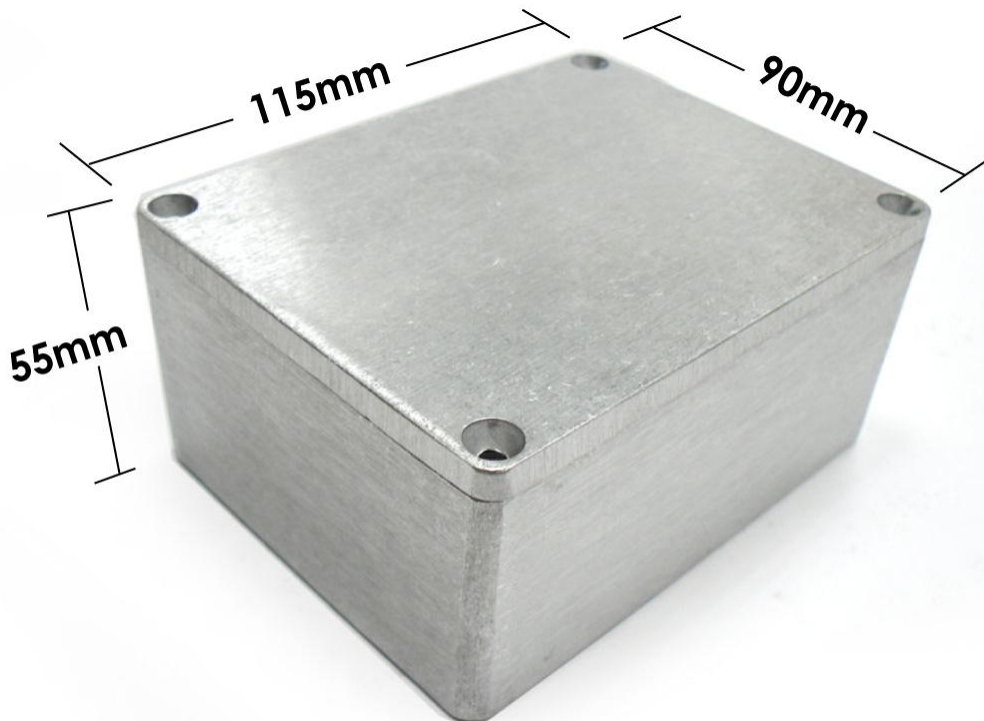

G113

G113

Dimension(mm): **115mm x 90mm x 55mm**

G113

Back View

Wall Mounting Bracket Type

(For HQ0XX & G1XX series of box use)

EXAMPLE