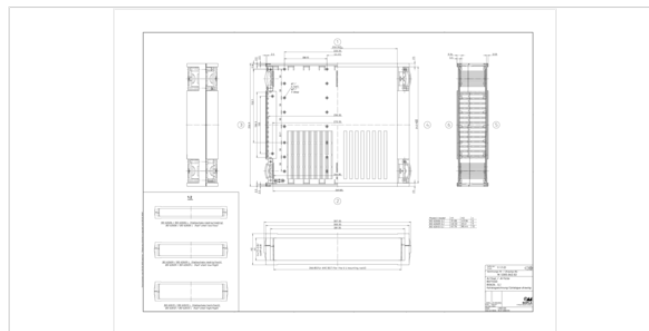

Scope of delivery
2 half-shells

Note

Caps are not included in the scope of delivery.

Dimensions

Dimensions
307.35 x 256.9 x 80.44 mm

U
6

HP
12

Product drawing

Technical documentation / Downloads

Technical drawings

3D product data in STEP format: 68626121 BO-62612-L.stp (7.0 MB)
Drawing for mechanical processing: 68626121 BO-62612-L-G.dxf (3.4 MB)

Milling contours are shown here as a DXF file. (Sub D, USB, HDMI, cable glands, ...)