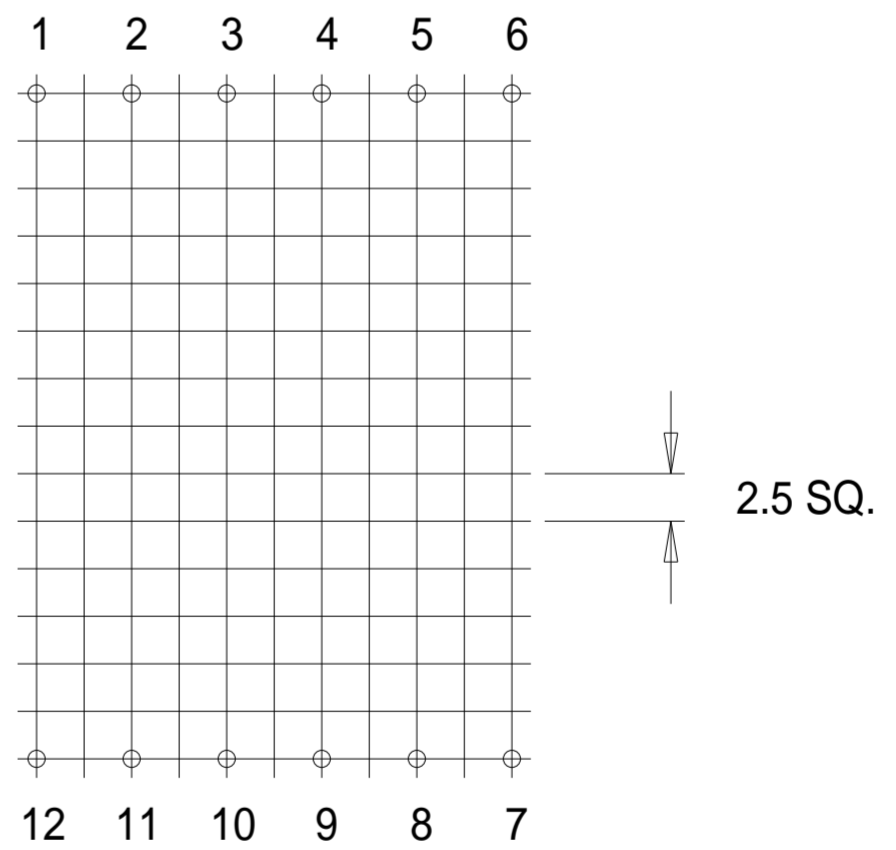

Part No. FE0230

E 42/21/15 Horizontal Single Section Bobbin

Dimensions in millimetres.