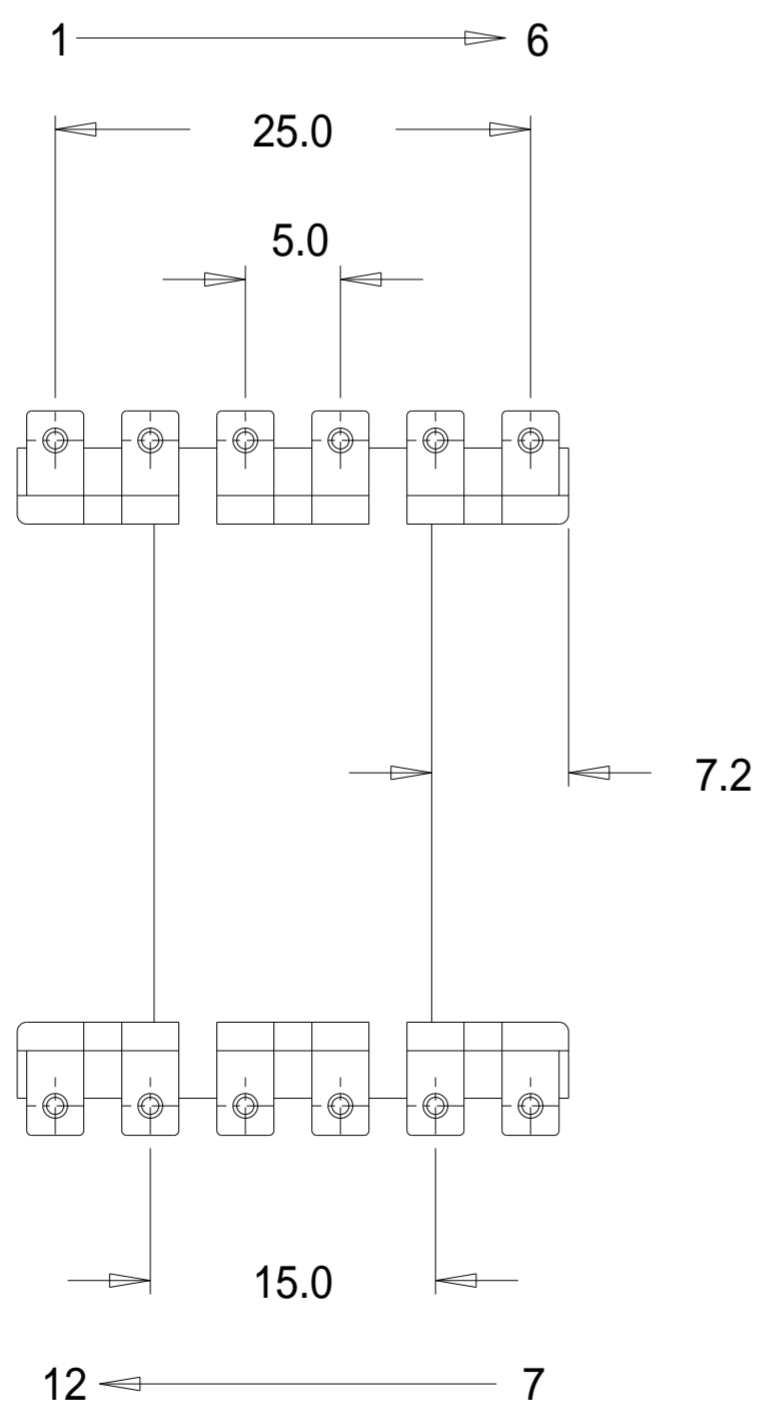

Part No. FE0230

E 42/21/15 Horizontal Single Section Bobbin

Dimensions in millimetres.