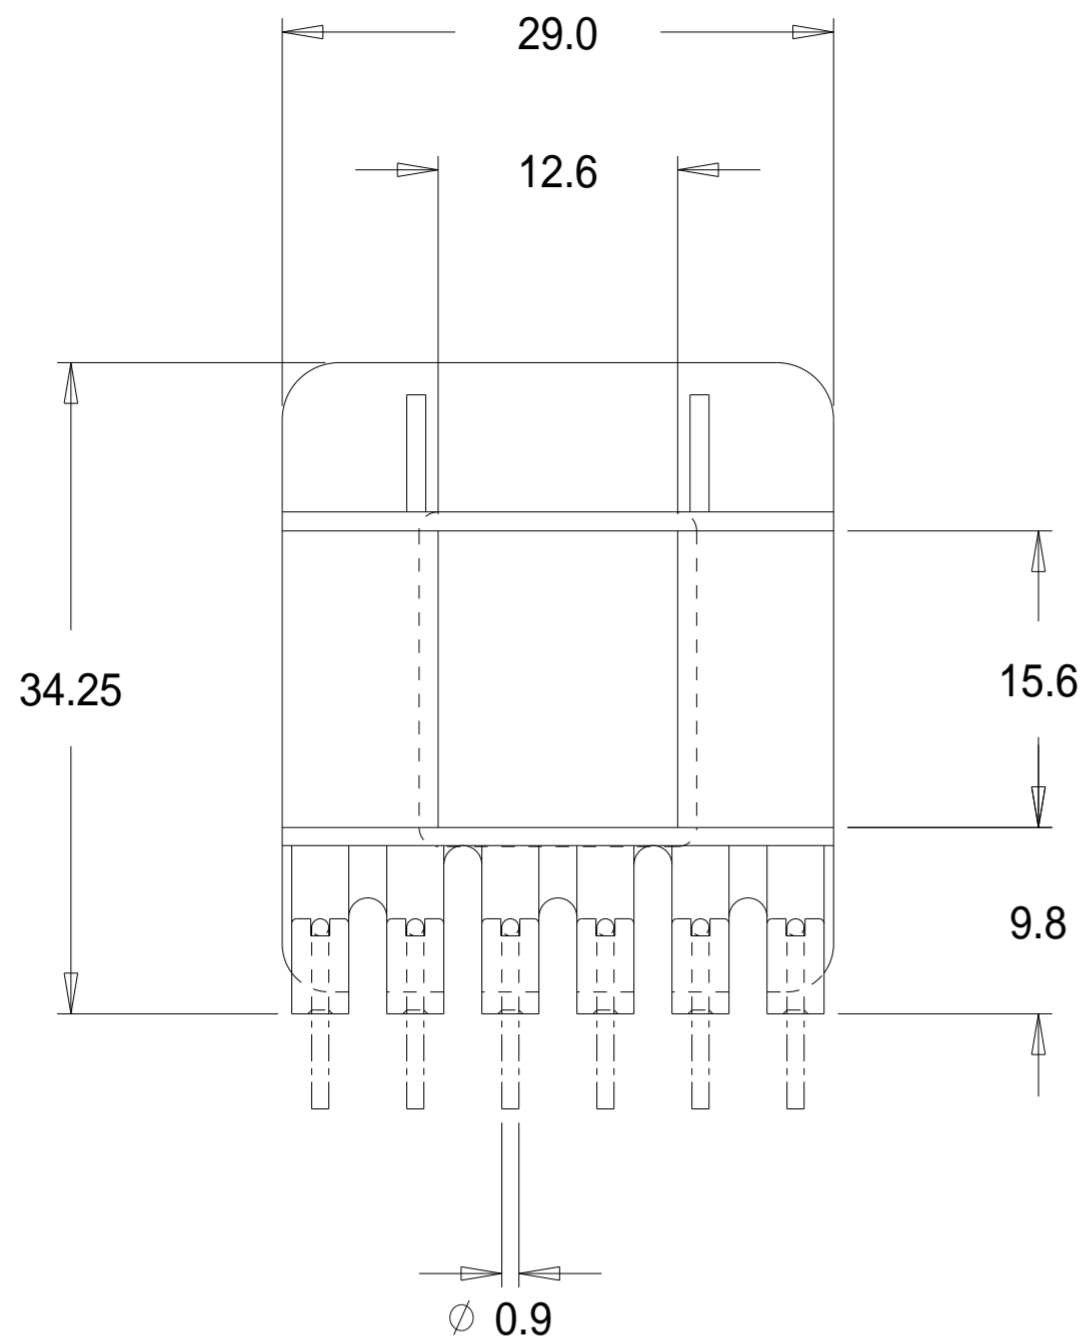

Part No. FE0230

E 42/21/15 Horizontal Single Section Bobbin

Dimensions in millimetres.