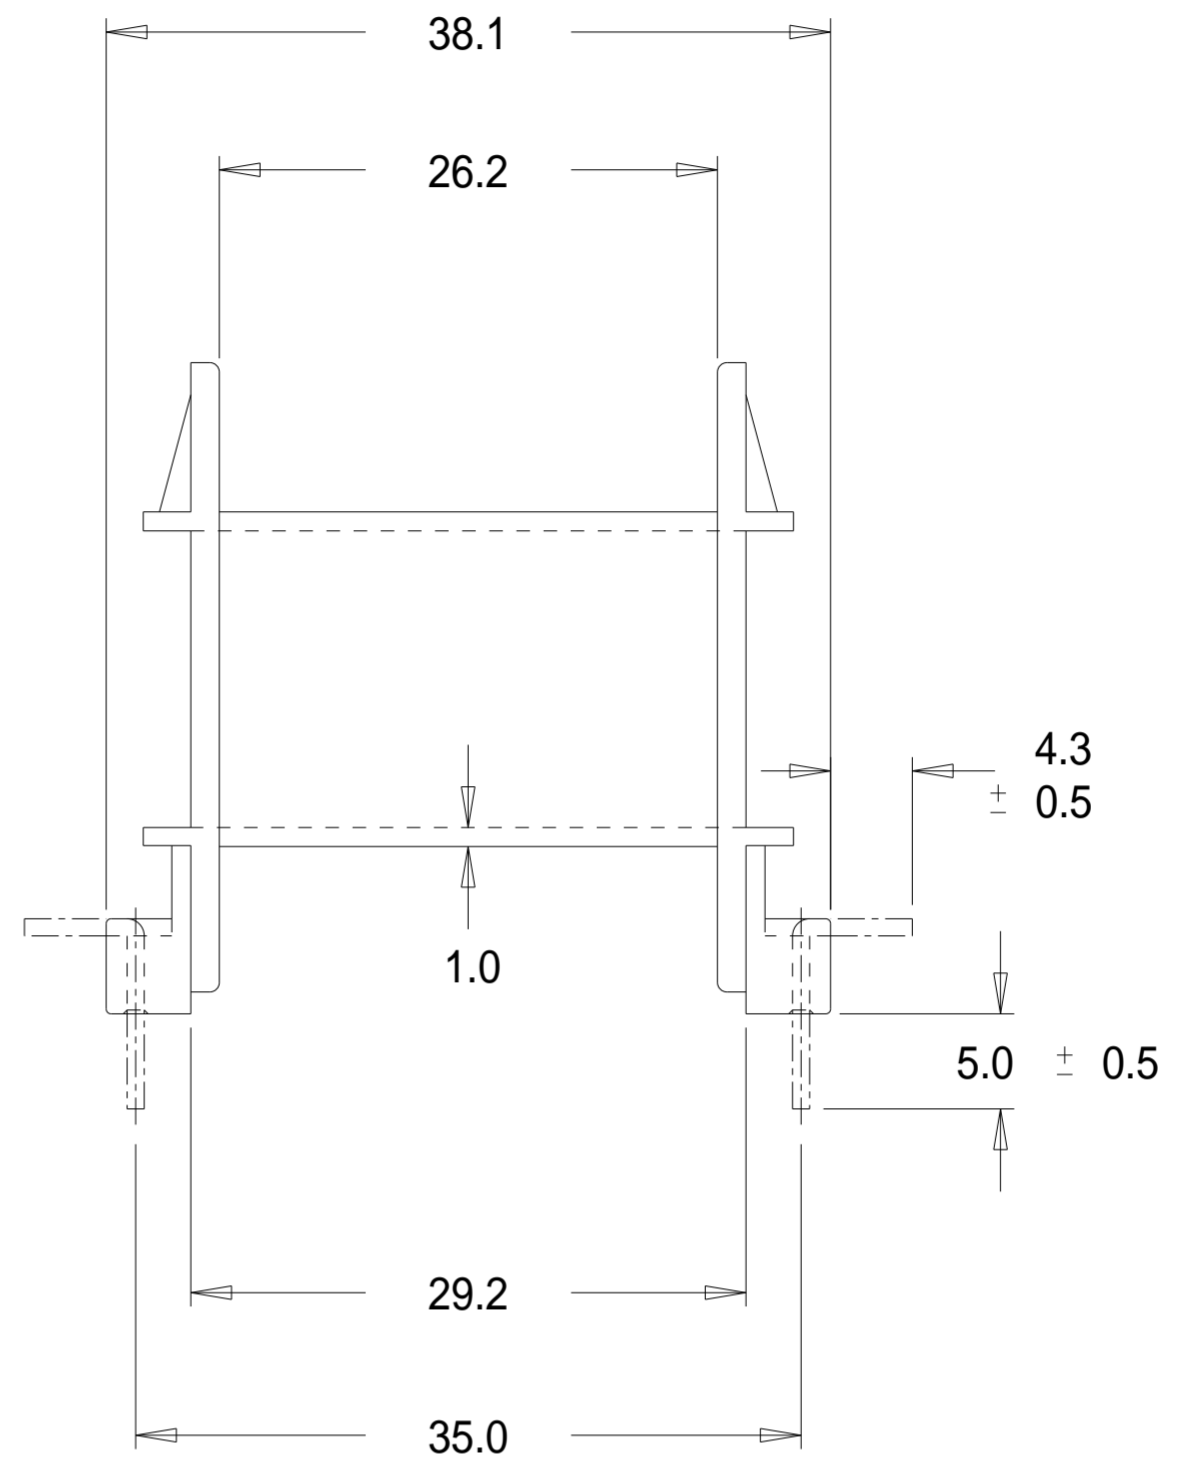

Part No. FE0230

E 42/21/15 Horizontal Single Section Bobbin

Dimensions in millimetres.