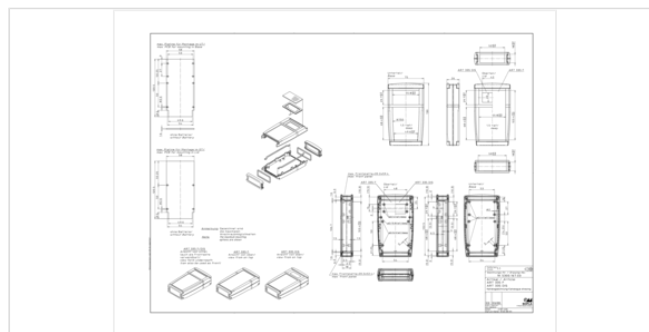

Agate grey

Protection class

IP 40, 65

Enclosure Material

Enclosure and caps made of ABS, seal made of TPE; for details see
Technical Information

Scope of delivery

Lid and base

PU = 5 pieces

Dimensions

Dimensions

130 x 75 x 26 mm

Product drawing

Note

Please order caps and display screens separately.

Technical documentation / Downloads

Technical drawings