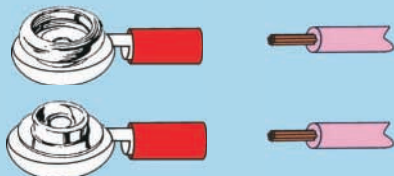

TYPICAL APPLICATIONS

GROUNDING ACCESSORIES

7804.803 Φ 10mm socket (2 parts)
 7804.809 Punch and Anvil for socket F
 7804.804 Φ 10mm stud (2 parts)
 7804.805 Punch and Anvil for stud M

7804.811 Eyelets manual press
 (Without punch and anvil)
 Dimensions: 90 x 180 x 320mm
 Weight: 3 Kg

Socket

7804.797

Stud

7804.816

Socket

7804.817

7804.872

7804.873