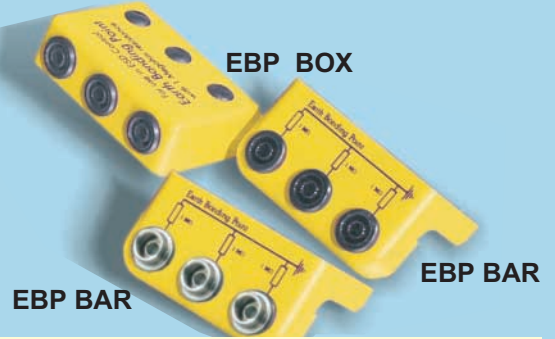

EARTH BONDING POINT

An Earth Bonding Point (EBP) ties together (via cords) several elements of an EPA such as bench surface, floor mat or wrist strap.
Each input is fitted with a 1MΩ resistor.
EBP is supplied with a 2 meters grounding cord for connecting to the Earth Facility.

7804.896	EBP BOX	three 4mm shrouded plug sockets
7804.898	EBP BAR	three 4mm shrouded plug sockets
7804.899	EBP BAR	three studs Φ 10mm