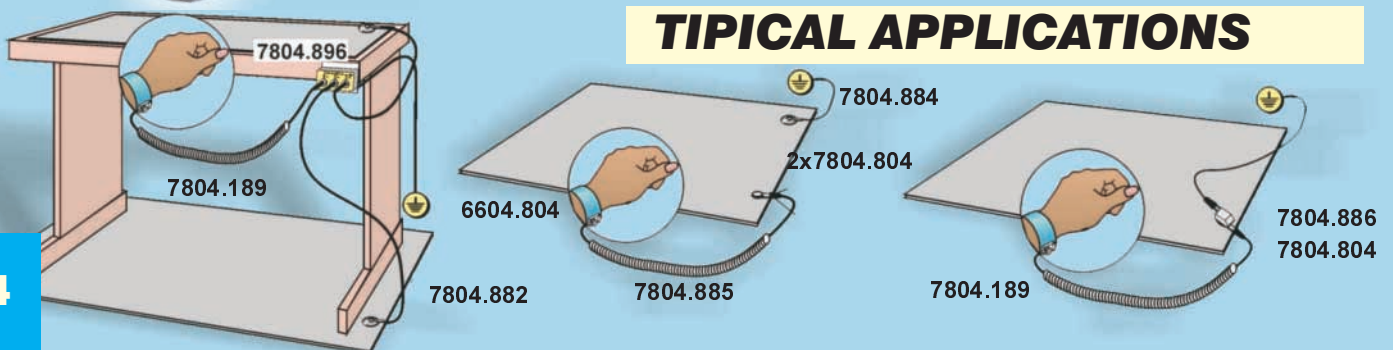

TYPICAL APPLICATIONS