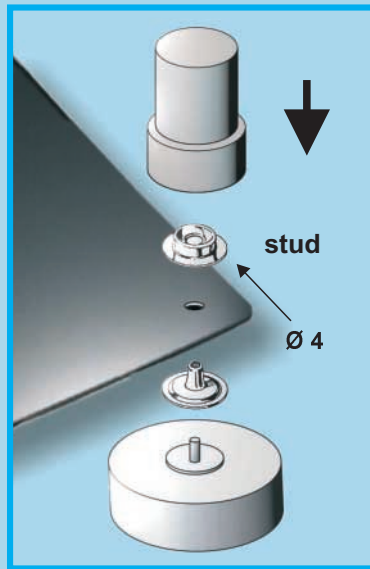

EARTH BONDING POINT PLUG

EBP plug provides a safe, effective and simple method of using the ring mains earth as ground.
 Made of yellow ABS, Earth Bonding Plug fits the European CEE(7) VII Schuko sockets.
7804.874

Earth Bonding Plug
 with two 4mm plug sockets, one 10mm stud

EARTH BONDING POINT

An Earth Bonding Point (EBP) ties together (via cords) several elements of an EPA such as bench surface, floor mat or wrist strap.
 Each input is fitted with a 1MΩ resistor.
 EBP is supplied with a 2 meters grounding cord for connecting to the Earth Facility.

- | | | |
|-----------------|---------|---------------------------------|
| 7804.896 | EBP BOX | three 4mm shrouded plug sockets |
| 7804.898 | EBP BAR | three 4mm shrouded plug sockets |
| 7804.899 | EBP BAR | three studs Φ 10mm |

TYPICAL APPLICATIONS

GROUNDING ACCESSORIES

7804.803 Φ 10mm socket (2 parts)
 7804.809 Punch and Anvil for socket F
 7804.804 Φ 10mm stud (2 parts)
 7804.805 Punch and Anvil for stud M

7804.811 Eyelets manual press
 (Without punch and anvil)
 Dimensions: 90 x 180 x 320mm
 Weight: 3 Kg