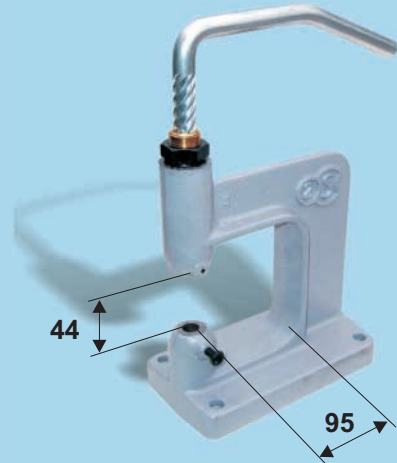

Earth Bonding Plug
 with two 4mm plug sockets, one 10mm stud

EARTH BONDING POINT

An Earth Bonding Point (EBP) ties together (via cords) several elements of an EPA such as bench surface, floor mat or wrist strap.
 Each input is fitted with a 1MΩ resistor.
 EBP is supplied with a 2 meters grounding cord for connecting to the Earth Facility.

- | | | |
|-----------------|---------|---------------------------------|
| 7804.896 | EBP BOX | three 4mm shrouded plug sockets |
| 7804.898 | EBP BAR | three 4mm shrouded plug sockets |
| 7804.899 | EBP BAR | three studs Φ 10mm |

GROUNDING CORDS

7804.876		male 10mm	1,8m	R=1MΩ	
7804.878		male 10mm	0,15m	R=0 Ω	
7804.880		male 10mm	4m	R=1MΩ	
7804.882		male 10mm	4m	R=1MΩ	
7804.883		female 10mm	3m	R=1MΩ	
7804.866		female 10mm	3m	R=0Ω	
7804.884		female 10mm	3m	R=1MΩ	
6604.803		female 10mm	2,5m	R=1MΩ	
7804.885		female 10mm	3m	R=1MΩ	
7804.886		female 10mm	3m	R=1MΩ	

TYPICAL APPLICATIONS

GROUNDING ACCESSORIES

7804.803 Φ 10mm socket (2 parts)
 7804.809 Punch and Anvil for socket F
 7804.804 Φ 10mm stud (2 parts)
 7804.805 Punch and Anvil for stud M

7804.811 Eyelets manual press
 (Without punch and anvil)
 Dimensions: 90 x 180 x 320mm
 Weight: 3 Kg