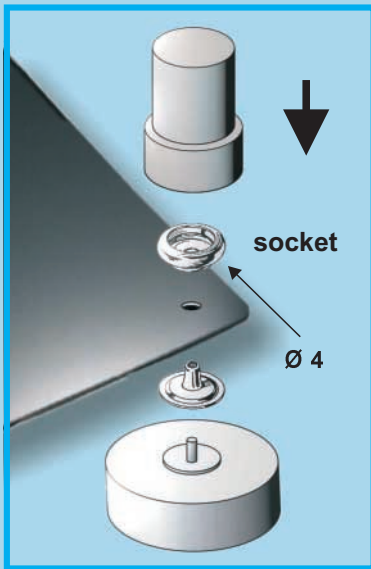

EARTH BONDING POINT PLUG

EBP plug provides a safe, effective and simple method of using the ring mains earth as ground.
 Made of yellow ABS, Earth Bonding Plug fits the European CEE(7) VII Schuko sockets.
7804.874

Earth Bonding Plug
 with two 4mm plug sockets, one 10mm stud

EARTH BONDING POINT

An Earth Bonding Point (EBP) ties together (via cords) several elements of an EPA such as bench surface, floor mat or wrist strap.
 Each input is fitted with a 1MΩ resistor.
 EBP is supplied with a 2 meters grounding cord for connecting to the Earth Facility.

- | | | |
|-----------------|---------|---------------------------------|
| 7804.896 | EBP BOX | three 4mm shrouded plug sockets |
| 7804.898 | EBP BAR | three 4mm shrouded plug sockets |
| 7804.899 | EBP BAR | three studs Φ 10mm |

TYPICAL APPLICATIONS

GROUNDING ACCESSORIES

7804.803 Φ 10mm socket (2 parts)
 7804.809 Punch and Anvil for socket F
 7804.804 Φ 10mm stud (2 parts)
 7804.805 Punch and Anvil for stud M

7804.811 Eyelets manual press
 (Without punch and anvil)
 Dimensions: 90 x 180 x 320mm
 Weight: 3 Kg