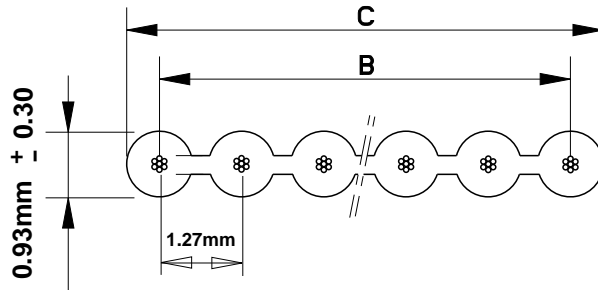

FLAT RIBBON CABLE 28AWG PITCH 1.27mm

80.94	80.01	64
75.86	74.93	60
63.16	62.23	50
50.46	49.53	40
46.65	45.72	37
42.84	41.91	34
32.68	31.75	26
31.41	30.48	25
30.14	29.21	24
25.06	24.13	20
22.52	21.59	18
19.98	19.05	16
18.71	17.78	15
17.44	16.51	14
14.90	13.97	12
12.36	11.43	10
11.09	10.16	9
9.82	8.89	8
7.28	6.35	6
4.74	3.81	4
$C \text{ (mm)} \pm 0.30$	$B \text{ (mm)} \pm 0.30$	Number of Conductors