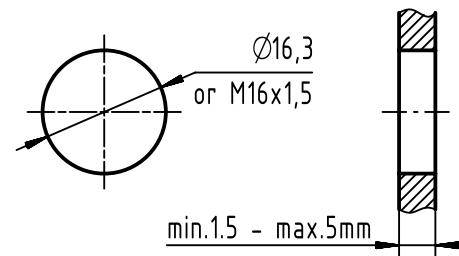

panel cut out
(1:1)

	All rights reserved Department EC PD - DE	All Dimensions in mm Original Size DIN A4		Scale 2:1	Free size tol.	Ref. Sub.
		HARTING Electronics GmbH D-32339 Espelkamp	Created by DYCKC	Inspected by WELLMANN	Standardisation HOFFMANN	Date 2014-11-27
Title HARTING M12 PFT female 4-pole D-coded						Doc-Key / ECM-Nr. 100218678/UGD/008/C 500000082430
Type TB				Number 21033712403		Rev. C Page 1/1