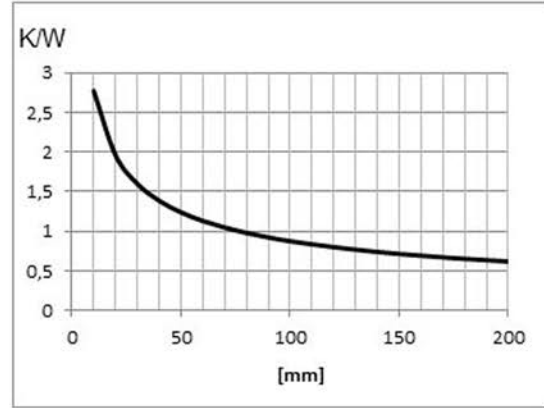

LS-120 Dairesel Soğutucu / Circular Heatsink

6063 Kalite Alüminyum Profil
6063 Quality Aluminium Profile