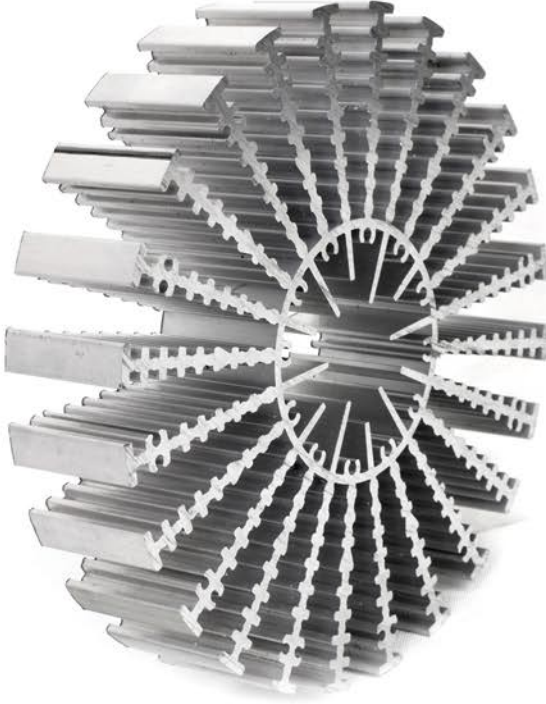

LS-160 Dairesel Soğutucu / Circular Heatsink

6063 Kalite Alüminyum Profil
6063 Quality Aluminium Profile