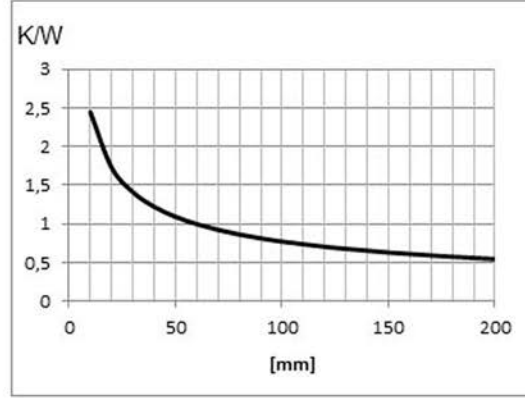

LS-160 Dairesel Soğutucu / Circular Heatsink

6063 Kalite Alüminyum Profil
6063 Quality Aluminium Profile